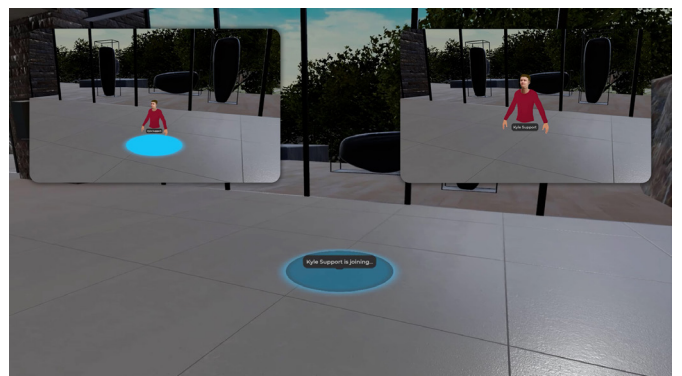

BaselineZ Server - All Devices

- New BaselineZ Server Available in the US: <https://us.baselinez.com>

BaselineZ XR Applications

- Improved 3D Avatar System - *Figure 2*
 - Smoother movements, improved visuals for name and appear/disappear, more robust collaboration
- Enhanced Project Panel
 - Projects are organized in three categories: My Projects, Cloud Demos, Local Demos
 - Project filtering options available: private, collaborative, owner, 3D stories, PC Only
 - Project Details Page available prior to opening a project - *Figure 3*
- Improved Seismic Data Visualization including transparent undefined areas
- PIN code added to sign-in securely for AR applications (iOS and Android), including 15 minutes time-out

BaselineZ for Igloo Application (New!)

- BaselineZ application available for installation in Igloo Vision and BARCO Spaces. Contact sales@baselinez.com for more information - *Figure 4*

Figure 1 Project Overview Page

Figure 2 Avatar Spawn Animation

BaselineZ PCVR Application

- Project Panel available in flat UI
- Project Loading pages in flat UI
- Project Save and Close panels in flat UI
- Game Controller support (like Xbox or PS controller) for easy 3D navigations on PC
- SteamVR support for headsets like HTC VIVE Pro