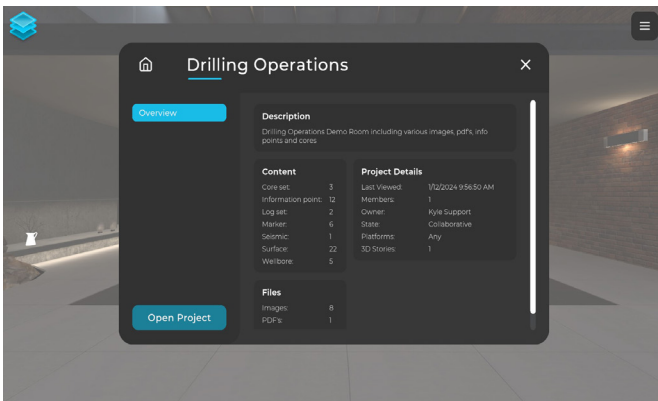

HTC VIVE Pro support

- BaselineZ now also available to run on a HTC VIVE Pro.
- HTC VIVE Pro is always connected to your PC making it possible to have more performance in BaselineZ.

Figure 3 Project Details Panel