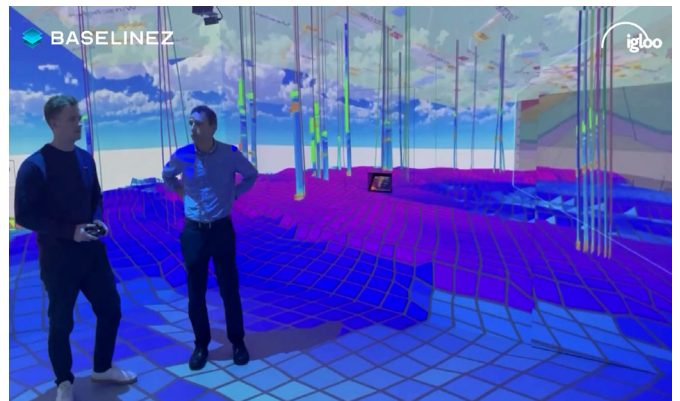

Figure 4 Igloo Environment Example

For more information, contact us at info@baselinez.com or visit our website at www.baselinez.com