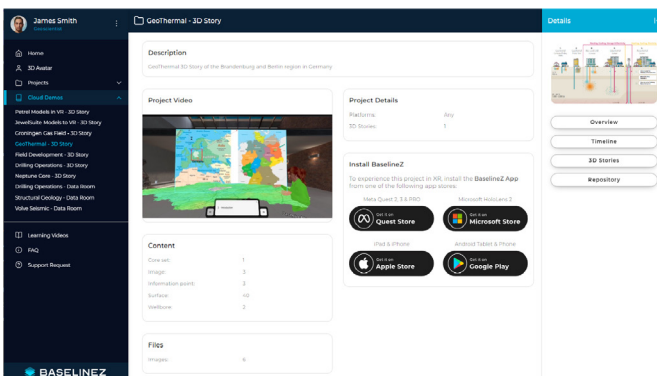

BaselineZ Server - All Devices

- New BaselineZ Server Available in the US: <https://us.baselinez.com>

BaselineZ XR Applications

- Improved 3D Avatar System - *Figure 2*
 - Smoother movements, improved visuals for name and appear/disappear, more robust collaboration
- Enhanced Project Panel
 - Projects are organized in three categories: My Projects, Cloud Demos, Local Demos
 - Project filtering options available: private, collaborative, owner, 3D stories, PC Only
 - Project Details Page available prior to opening a project - *Figure 3*
- Improved Seismic Data Visualization including transparent undefined areas
- PIN code added to sign-in securely for AR applications (iOS and Android), including 15 minutes time-out

BaselineZ for Igloo Application (New!)

- BaselineZ application available for installation in Igloo Vision and BARCO Spaces. Contact sales@baselinez.com for more information - *Figure 4*

Figure 1 Project Overview Page

Figure 2 Avatar Spawn Animation

BaselineZ PCVR Application

- Project Panel available in flat UI
- Project Loading pages in flat UI
- Project Save and Close panels in flat UI
- Game Controller support (like Xbox or PS controller) for easy 3D navigations on PC
- SteamVR support for headsets like HTC VIVE Pro